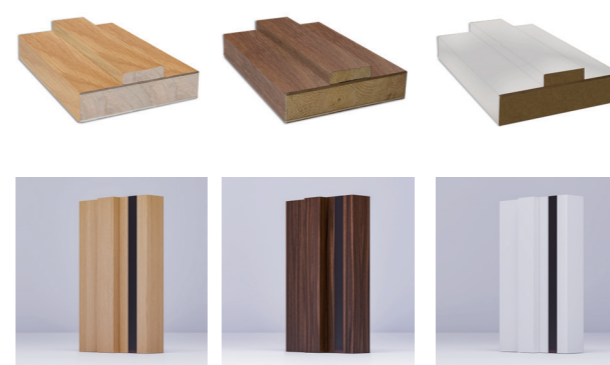

SHAKER

Oak / walnut / white primed finish

Key features:

- Available in American white oak veneer / black walnut veneer / white primed finish
- Prefinished / primed
- Softwood core

Sizing:

- Skirting: 3.6m x 145mm x 16mm (Sold in packs of four)
- Architrave: 80mm x 16mm

VICTORIANA

White primed finish

Key features:

- Available in white primed finish
- Primed
- MDF core

Sizing:

- Skirting: 3.6m x 180mm x 18mm (Sold in packs of four)
- Architrave: 100mm x 18mm

TRADITIONAL

Oak finish

Key features:

- Available in American white oak veneer finish
- Prefinished
- Softwood core

Sizing:

- Skirting: 3.6M x 145mm x 16mm (Sold in packs of four)
- Architrave: 80mm x 16mm

DOOR LINING SETS

Oak / walnut / white primed finish

Key features:

- Available in American white oak veneer / black walnut veneer / white primed finish
- Prefinished / primed
- Softwood core / MDF core

Sizing:

- Door lining set: 133mm / 108mm x 30mm (removable stop included)
- Fire-rated set includes 15mm x 4mm Lorient fire seal
- (Sets cover both sides of door)