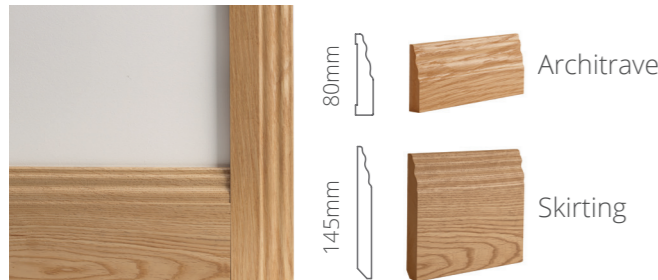

SHAKER

Oak / walnut / white primed finish

Key features:

- Available in American white oak veneer / black walnut veneer / white primed finish
- Prefinished / primed
- Softwood core

Sizing:

- Skirting: 3.6m x 145mm x 16mm (Sold in packs of four)
- Architrave: 80mm x 16mm

VICTORIANA

White primed finish

Key features:

- Available in white primed finish
- Primed
- MDF core

Sizing:

- Skirting: 3.6m x 180mm x 18mm (Sold in packs of four)
- Architrave: 100mm x 18mm

TRADITIONAL

Oak finish

Key features:

- Available in American white oak veneer finish
- Prefinished
- Softwood core

Sizing:

- Skirting: 3.6M x 145mm x 16mm (Sold in packs of four)
- Architrave: 80mm x 16mm

DOOR LINING SETS

Oak / walnut / white primed finish