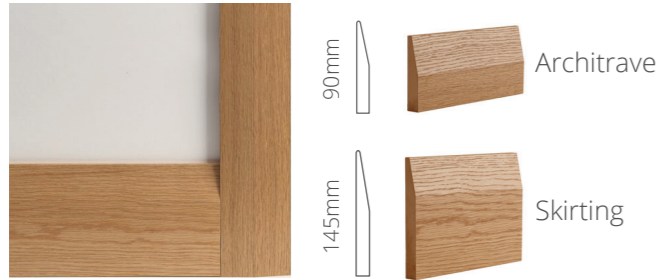

deanta

SKIRTING, ARCHITRAVE AND DOOR LININGS

HALF SPLAYED

Oak / walnut / white primed finish

Key features:

- Available in American white oak veneer / black walnut veneer / white primed finish
- Prefinished / primed
- Softwood core

Sizing:

- Skirting: 3.6m x 145mm x 16mm (Sold in packs of four)
- Architrave: 90mm x 16mm

ULYSSES

White primed finish

Key features:

- Available in white primed finish
- Primed
- MDF core

Sizing:

- Skirting: 3.6m x 145mm x 18mm (Sold in packs of four)
- Architrave: 90mm x 18mm

SHAKER

Oak / walnut / white primed finish

Key features:

- Available in American white oak veneer / black walnut veneer / white primed finish
- Prefinished / primed
- Softwood core

Sizing:

- Skirting: 3.6m x 145mm x 16mm (Sold in packs of four)
- Architrave: 80mm x 16mm

Key features:

- Available in American white oak veneer finish
- Prefinished
- Softwood core

Sizing:

- Skirting: 3.6M x 145mm x 16mm (Sold in packs of four)
- Architrave: 80mm x 16mm

DOOR LINING SETS

Oak / walnut / white primed finish