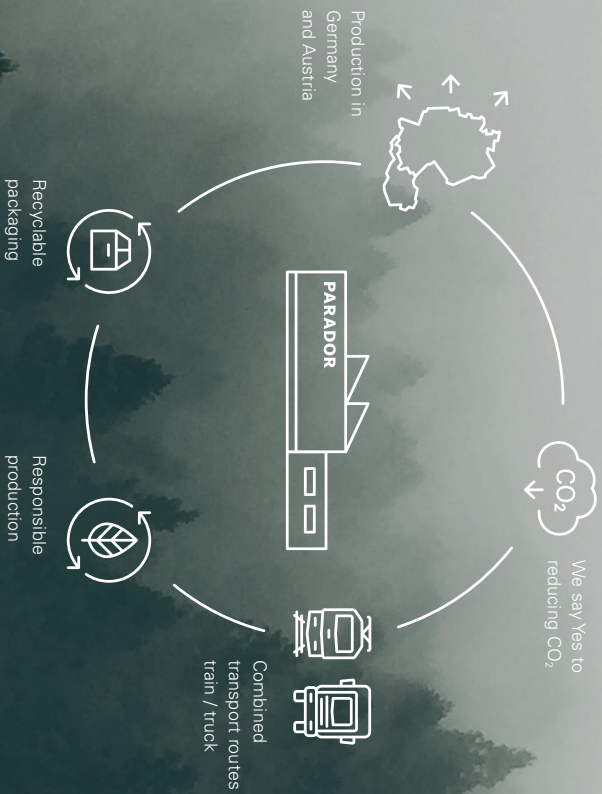

Setting standards. Taking responsibility.

We act sustainably, take responsibility for the future and are committed to bringing the environment, social issues and responsible business practices in perfect balance.

When it comes to manufacturing products that are healthy in the home, we use tested raw materials. During the manufacture of all Parador products, besides wood we use other high quality, recyclable and environmentally-friendly materials from monitored sources; engineered wood flooring is, of course, produced by us using timber from sustainably managed forests.

We are continuously certified by independent institutions. Production, materials and products from Parador go beyond statutory requirements when it comes to meeting the value standards of a brand with responsibility. We are the first and only flooring manufacturer in Germany to be EMAS-certified since 2015; EMAS is the most demanding system worldwide for environmental management.

We are committed to our particular responsibility for the environment. Wood is sustainable and actively contributes to climate protection. Once installed, all Parador products are characterised by a long life cycle. Where we can, we use materials that can be easily reused in terms of energy and material.

Plant-for-the-Planet. Since 2011 Parador has been a partner of the "Plant-for-the-Planet" foundation, which campaigns worldwide for reforestation and climate justice. We support the initiative with tree-planting campaigns, as a result of which almost 200,000 trees have been planted by Parador alone.

TUV Rheinland
The TUV test mark confirms independent monitoring of the quality, production and functionality of the Parador products.

Emissions dans l'air intérieur (Class A+)
This national classification valid in France indicates the quality of indoor air.

PEFC™
This trademark is awarded to products that meet the requirements of the certification system for the documentation and improvement of sustainable forest management with regard to economic, ecological and social standards.