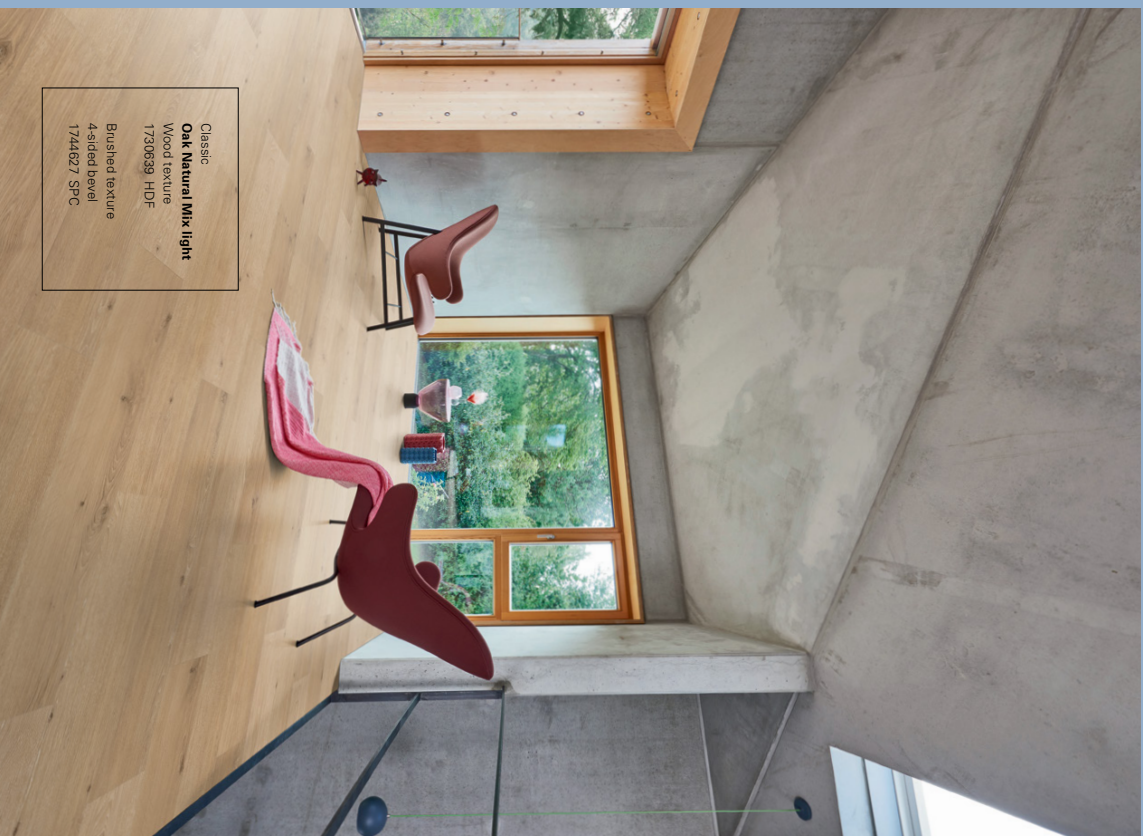

Classic
Oak Natural Mix light
Wood texture
T730639 HDF
Brushed texture
4-sided bevel
1744627 SPC

Uncompromising in quality, classic in design and universally applicable: the floors in the Classic vinyl flooring collection impress by means of ultimate functionality and timelessly attractive designs.

Beyond short-lived trends, with their clear elegance they withstand the stresses and strains of life – as vinyl flooring with HDF core board or vinyl with SPC core board, Parador Classic floors are always a safe choice.