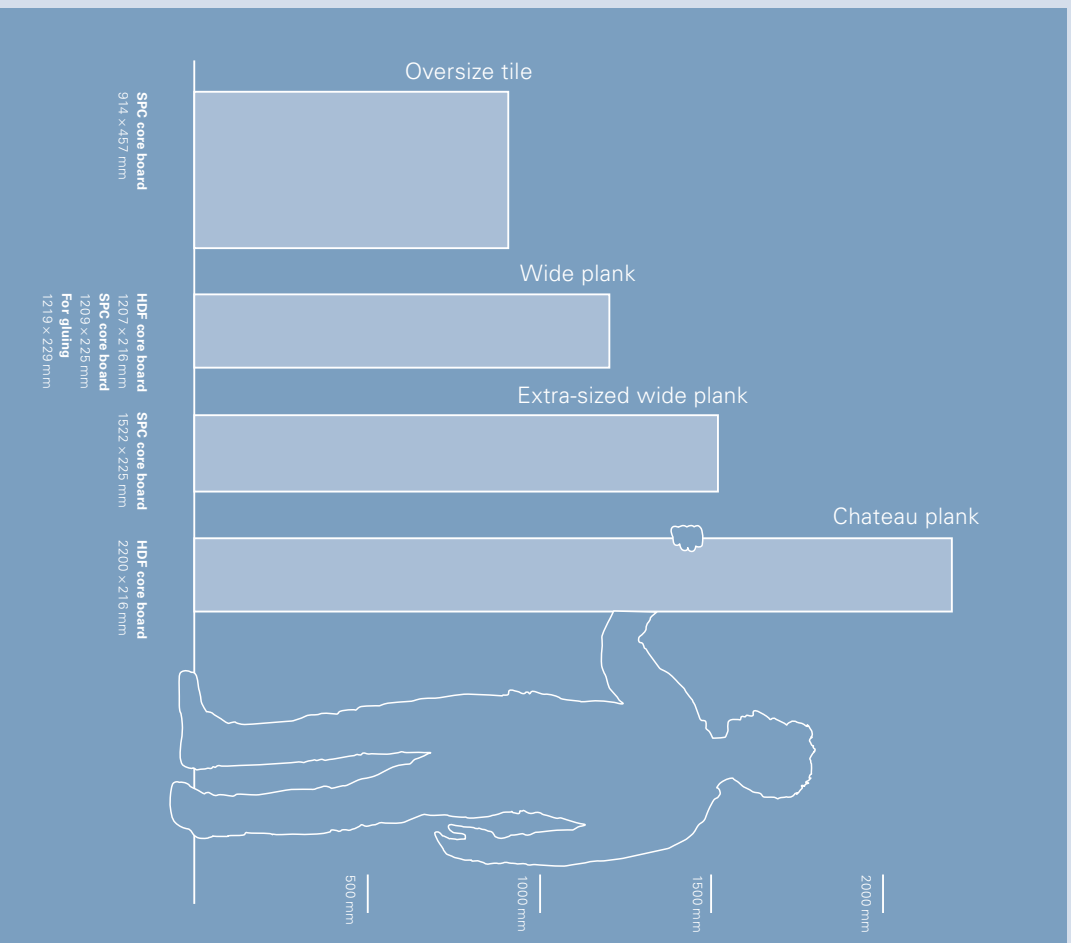

Experience *real beauty* with all the senses: discover the interplay of formats, surfaces and textures.