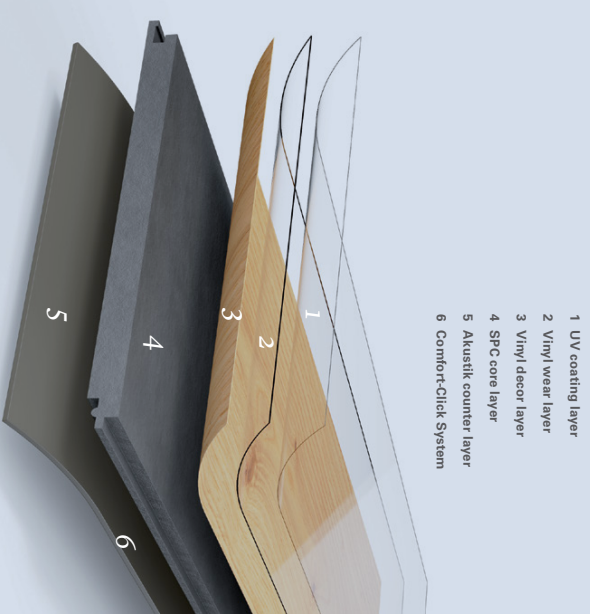

Vinyl flooring with SPC core board, as flooring for universal use, is *particularly dimensionally stable*. Its core board evens bumps out perfectly. Renovations on tiles can give the living space a completely new look with little effort.

In case of demanding room situations such as larger spaces, floor-to-ceiling windows and conservatories, the waterproof vinyl flooring is the ideal choice; it even lends a special ambience to wet rooms.

The all-rounder for every room situation. Due to the SPC (= Solid Polymer Core) carrier material, expansion changes within the product caused by both humidity and temperature are minimal. A perfect installation pattern is possible in just a few steps. [parador.de/en/your-floor/product-knowledge](https://www.parador.de/en/your-floor/product-knowledge)