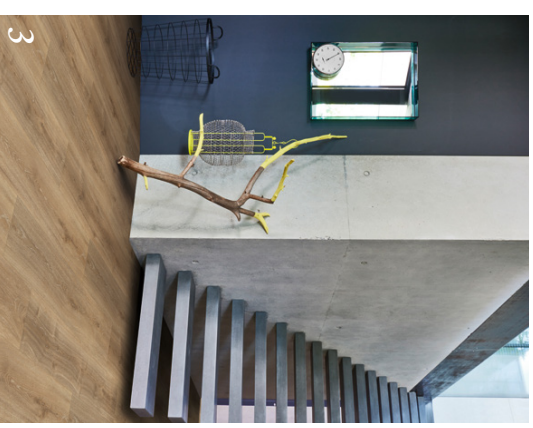

All in one.
One decor. Many
possibilities.

3