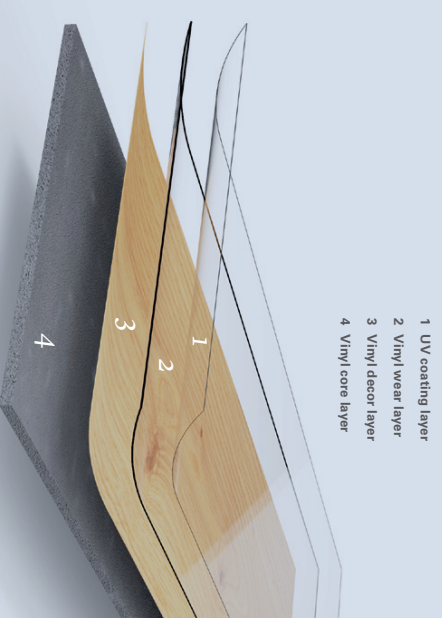

Vinyl flooring for gluing

- Very quiet and warm underfoot
- Robust and easy to maintain
- Tested and healthy in the home
- Antibacterial and hygienic
- Suitable for underfloor heating
- Waterproof
- For demanding room situations
- Very low installation height
- Gluing

Vinyl flooring for gluing is ideal for *demanding renovation projects* due to its low installation height.

The gluing process ensures a strong bond with the substrate and combines homeliness with resilience.

Vinyl flooring for gluing provides wood looks in living rooms and wet rooms and also makes a good impression in conservatories.

The flooring for demanding room projects. Parador vinyl flooring for gluing can be used everywhere without problems. The special product structure and installation type ensure extremely high durability and resilience with this version. Vinyl flooring for gluing is waterproof and therefore ideal in all living rooms that pose particular requirements of the flooring. parador.de/en/your-floor/product-knowledge