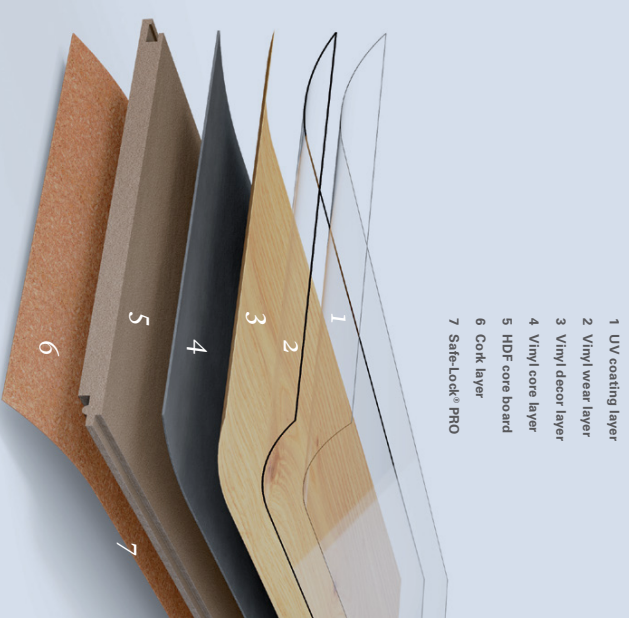

Vinyl flooring with HDF core board

	Very quiet and warm underfoot		Suitable for underfloor heating		Core board with enhanced swelling protection
	Robust and easy to maintain		Integrated footfall sound insulation		High walking and living comfort
	Tested and healthy in the home		Suitable for slightly uneven substrates		Safe-Lock® PRO
	Antibacterial and hygienic		Particularly dimensionally stable		

Vinyl flooring with HDF core board is the perfect solution when designing all living rooms where slight bumps have to be evened out.

The integrated footfall sound insulation made of cork ensures quiet room acoustics alongside high walking comfort. Vinyl flooring with HDF core board is *robust and easy to maintain* as well as being easy to install thanks to the click system.

The flooring for particular living comfort. Vinyl flooring with HDF core board, as a contemporary and innovative floor with an intelligent structure, is the first choice for aesthetically and functionally high-quality room concepts.
parador.de/en/your-floor/product-knowledge