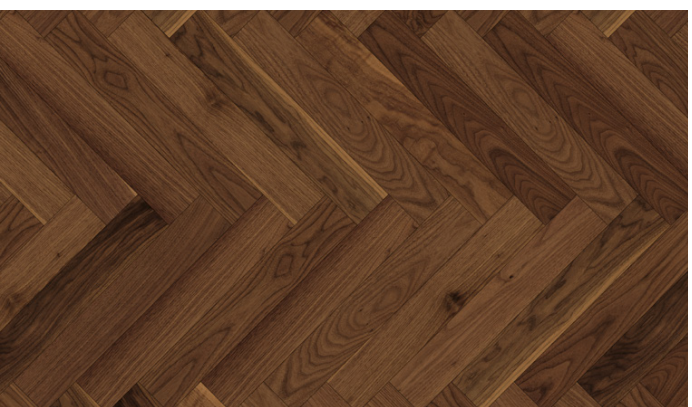

1518242

Engineered wood flooring
Classic 3080
Oak smoked
Natur
matt lacquer
4-sided hint bevel

1739954

Engineered wood flooring
Trendtime 8
Oak smoked elephant skin
Classic
natural oil plus
4-sided bevel

Deep Elegance

Dark engineered wood floors look dramatic and at the same time attractive and cosy. Their sublime elegance shows rooms off in an expressive fashion.

1743195

Engineered wood flooring
Trendtime 3
Walnut
Natur
matt lacquer
4-sided hint bevel