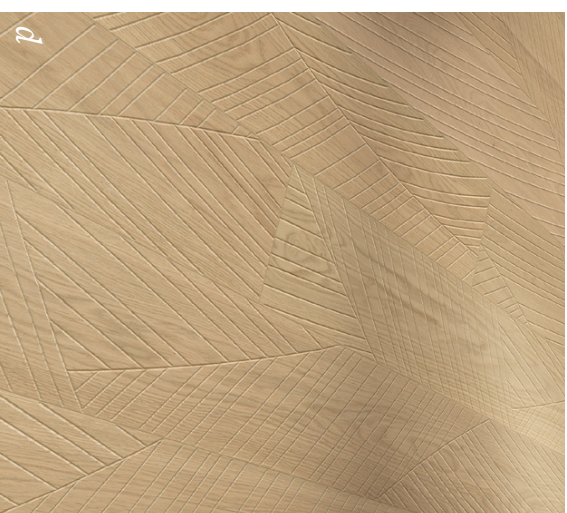

“Expertise, attentiveness and responsibility are firmly anchored in our understanding of quality.”

We are never frivolous when it comes to handling the valuable resource that is wood. For the production of engineered wood flooring we use timber from sustainable forestry, purchase materials from Europe and do not use any tropical timber. Parador engineered wood flooring promotes healthy living. The latest technology at the Güssing site also enables us to be particularly prudent in our use of natural resources. This active contribution to climate protection and our claim to have a transparent, committed environmental management system is regularly certified by leading institutes.

We think like a cottage industry – and combine this attitude with production excellence across the board. By combining wood types and colours, grains and textures, assortments and finishes, real wood floors are created that are as individual as the life plans of our customers. Fascinating products with a fascinating feel, collections designed down to the last detail: that is our claim and at the same time our commitment, because expertise, attentiveness and responsibility are firmly anchored in our understanding of quality.

The dimension of selection options is the result of many years of competence in design and craftsmanship, which are repeatedly reconfirmed by the growing demand and our collaborations with the relevant architects of our time.