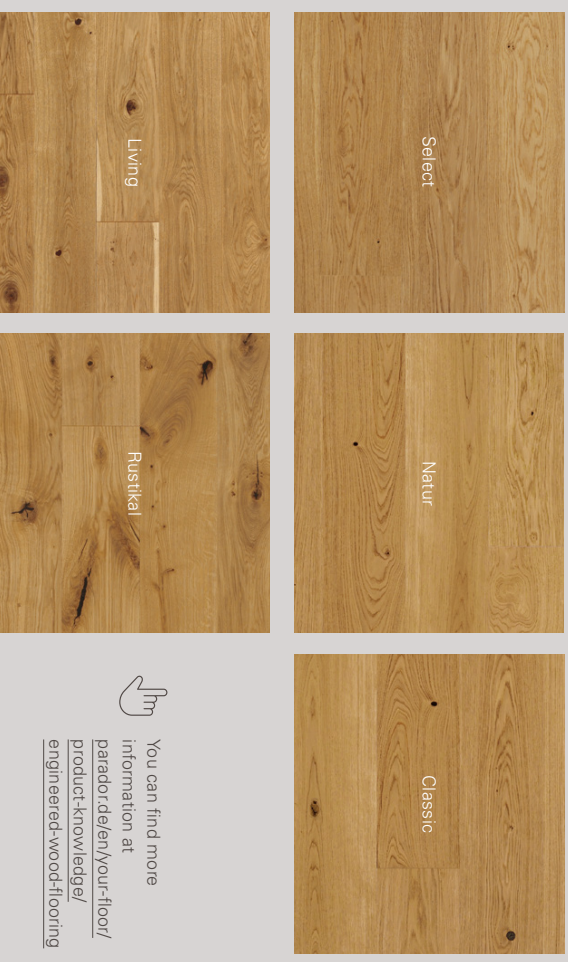

More than a surface

Due to the different surface treatments, the character of the wood material is tangibly accentuated. For instance, in the case of our Elephant Skin surface texture, grains, knots and cracks are brought out, in the case of the brushed texture, stainless steel brushes are used for an authentic feel.

Handscrapped surfaces are given an original character by being planed by hand. Handcrafted generates discreet features; the sawn texture and vintage sawn texture, which in addition reveal textures running lengthways, stand for an archaic look.

The soft texture impresses by means of a deep, intensive brushing process with soft transitions. For valuable home living down to the last detail.

Our finishes

With Parador you can choose between natural oil, natural oil plus and a multi-layered lacquer finish. Whether you opt for lacquer or natural oil engineered wood flooring, is (almost) purely a matter of taste. Here are the benefits at a glance.