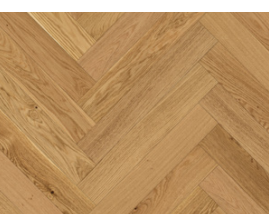

1744431

Engineered wood flooring
Trendtime 8
Beech elephant skin
Classic
natural oil plus
4-sided bevel

Pure Wood

Wood embodies naturalness. Parador engineered wood flooring brings the best out of nature into the space – and shows off the living material of wood in an uncontrived and natural way.